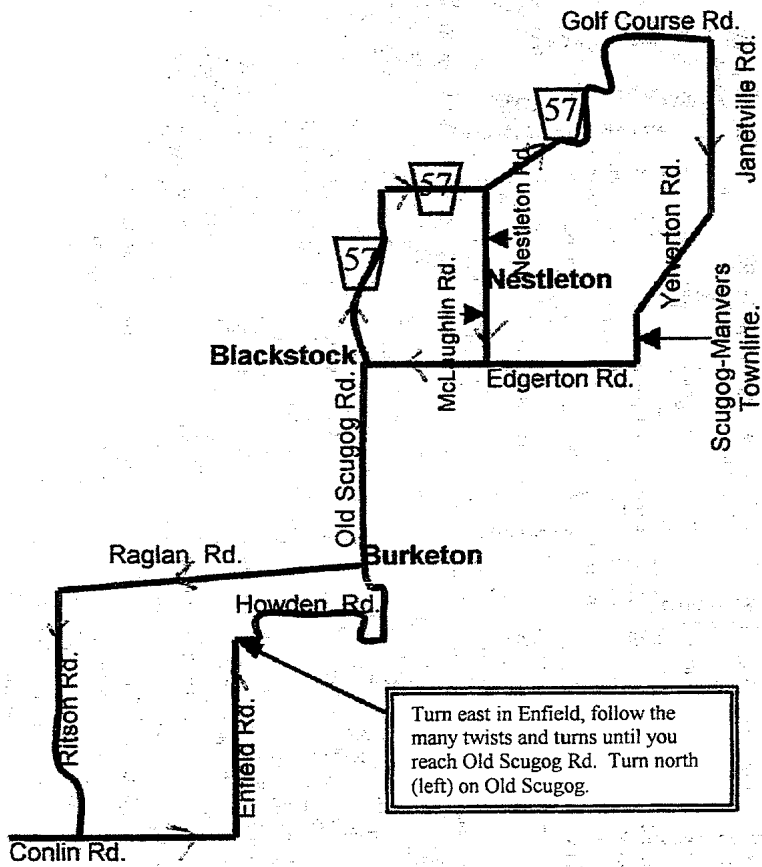

<b>OSHAWA CYCLING CLUB</b>	
<b>CAESAREA</b>	70 km
<b>VIEWLAKE</b>	95 km

Turn east in Enfield, follow the many twists and turns until you reach Old Scuggog Rd. Turn north (left) on Old Scuggog.

CAESAREA	APPROXIMATE DISTANCES	VIEWLAKE	APPROXIMATE DISTANCES
Enfield	12 km	Enfield	12 km
Burketon	19 km	Burketon	19 km
Blackstock	26 km	Blackstock	26 km
Caesarea	32 km	Caesarea	32 km
Nestleton	39 km	Viewlake	43 km
Blackstock	45 km	Yelverton	57 km
Durham College	70 km	Blackstock	70 km
		Durham College	95 km