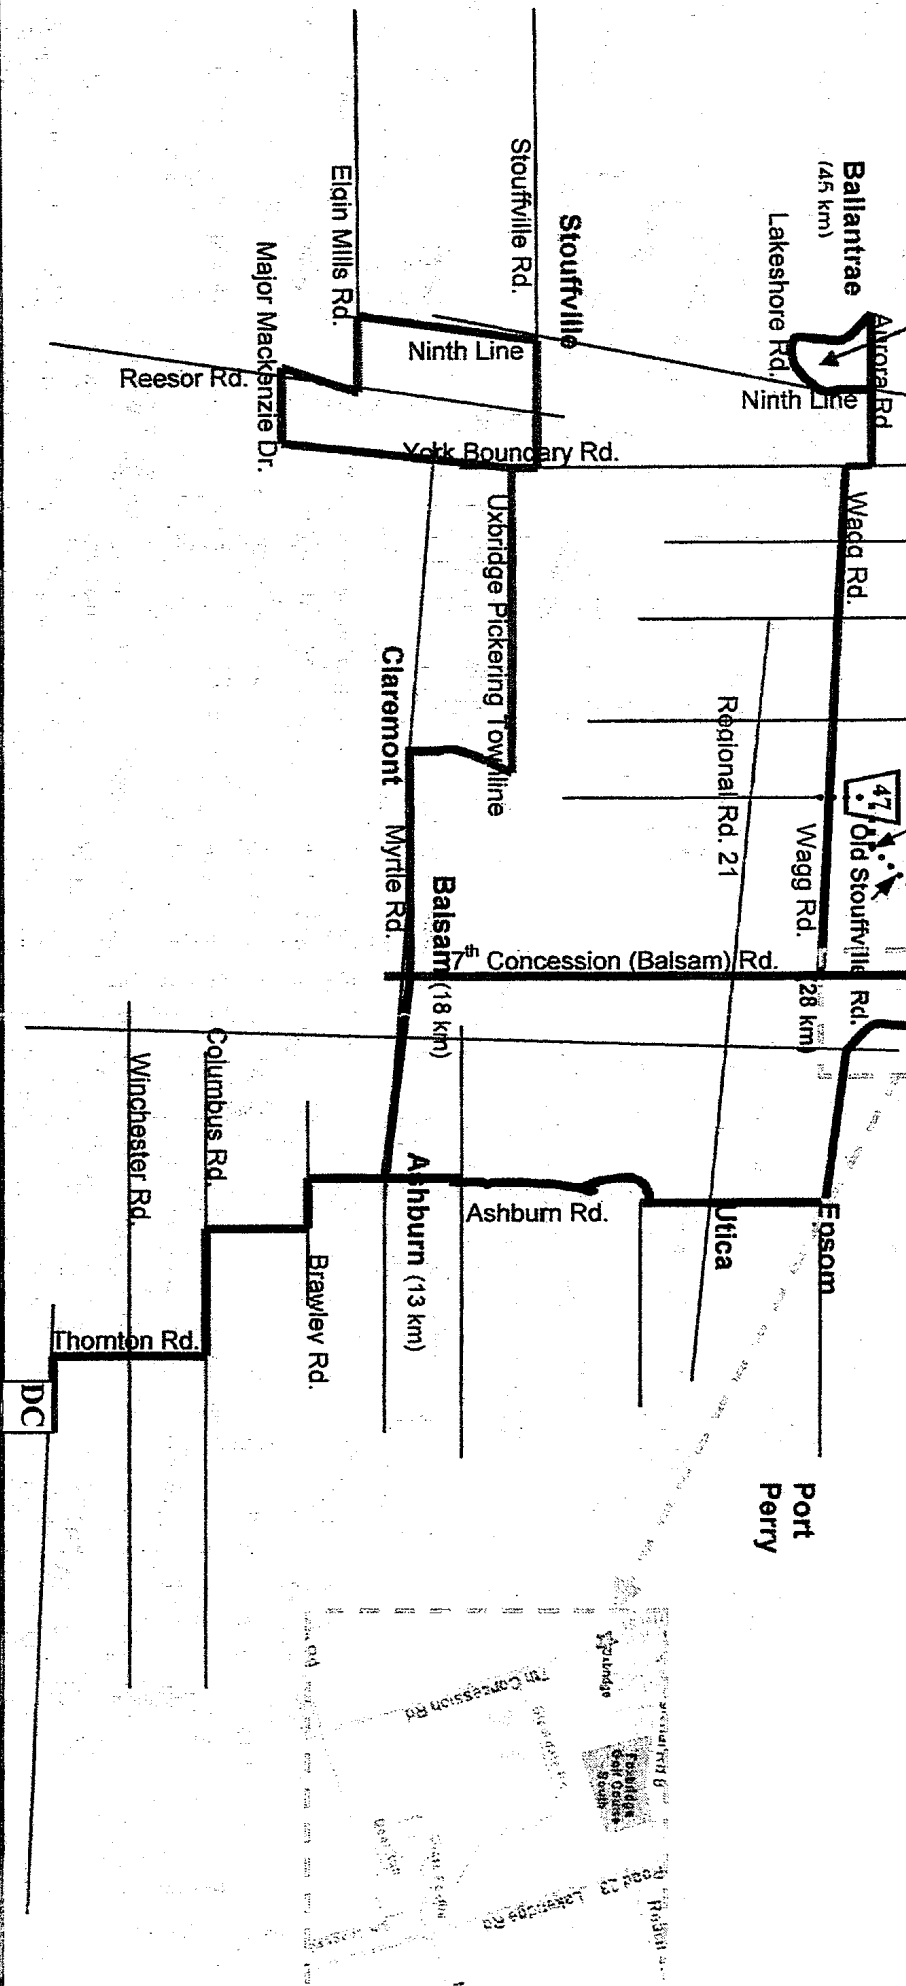

## MUSSELMAN LAKE 95 km

## STOUFVILLE 84 km

MUSSELMAN LAKE	APPROXIMATE DISTANCES	STOUFVILLE	APPROXIMATE DISTANCES
Ashburn	13 km	Ashburn	13 km
Balsam	18 km	Balsam	18 km
Wagg Rd.	28 km	Claremont	24 km
Ballantrae	44 km	York Boundary Road	33 km
Muskelman Lake	47 km	Stouffville	36 km
Wagg Rd.	51 km	York Boundary Road	52 km
7 <sup>th</sup> Concession	63 km	Claremont	61 km
Epsom	71 km	Durham College	84 km
Ashburn	82 km		
Durham College	95 km		